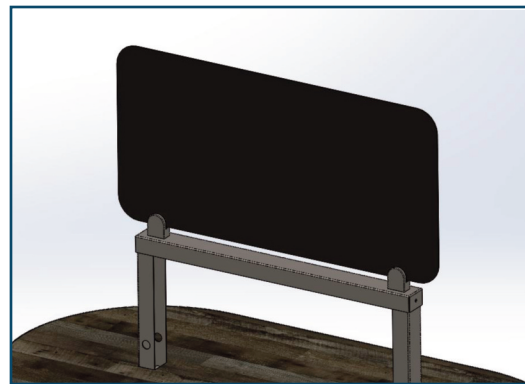

GENEVA

CREATE AN EXPERIENCE

MERCHANIDISING PRODUCTS | isle 'n go

SP-8643

Isle 'n Go

*Attractive, mobile
merchandising cart with
quick-change signage*

Reverse side of signage board

- Easily add a “pop-up” merchandising station in remote or non-traditional areas
- Height adjustable shelves accommodate various sizes of food, items or merchandise
- Quick-change signage can be updated with different messages, menus, graphics, etc.
- Signage board also accepts magnetic signs
- Steel tube frame provides stability and durability
- Easily transports with all-swivel casters