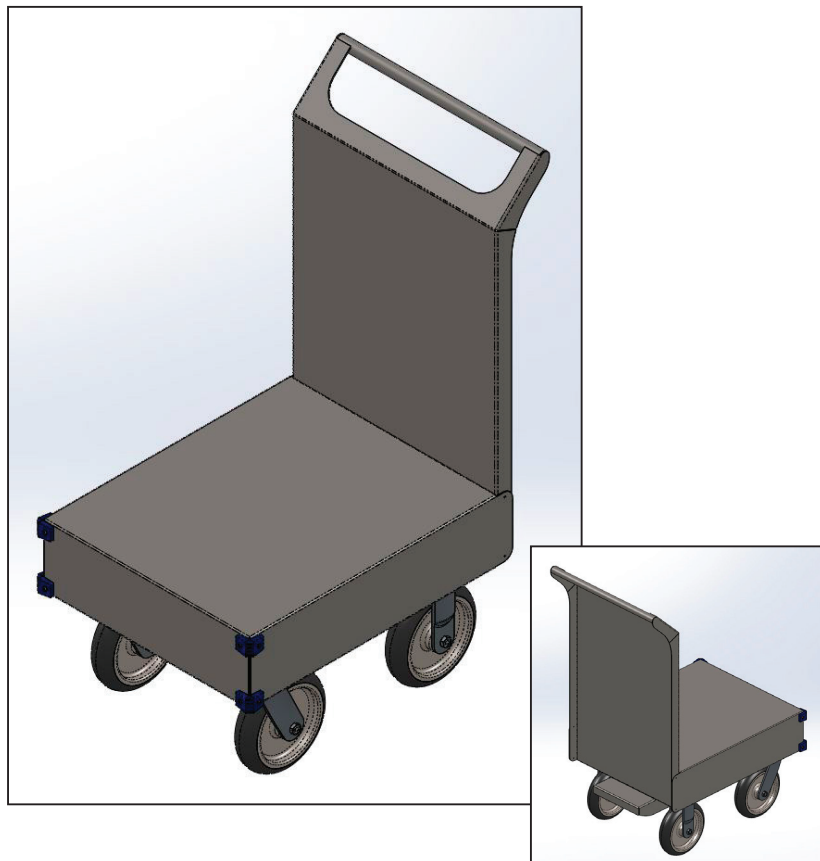

Sprinter Cart

Model SP-8806 - Stainless Steel

Provides quick and agile maneuverability when transporting heavy materials back-of-house during peak operation.

Combines all of the transport capability of a hand truck while providing greater stability and maneuverability.

- Raised platform for increased accessibility
- Designed for fast, agile transport in tight locations
- Ergonomic height and width
- Surface area sized for standard case transport
- Custom size and caster options available.
- Foot placement pedal provides greater navigation control