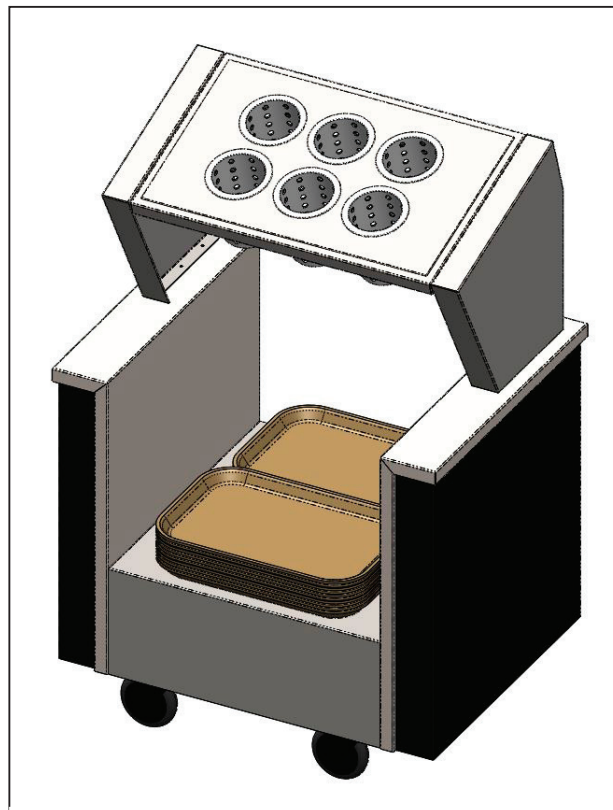

FlexPrep Cart

Model SP-8821 - Stainless Steel

Easily serve in areas outside of the cafeteria or expand a line by simply rolling into place.

Top offers flexibility to change the configuration on the fly without tools.

- Quick change top for flexibility
- Mobile and compact footprint
- Additional storage located in lower back
- Top can accommodate full size pan (any configurations) or silverware cylinders
- Optional napkin holder available
- Available for any side trays